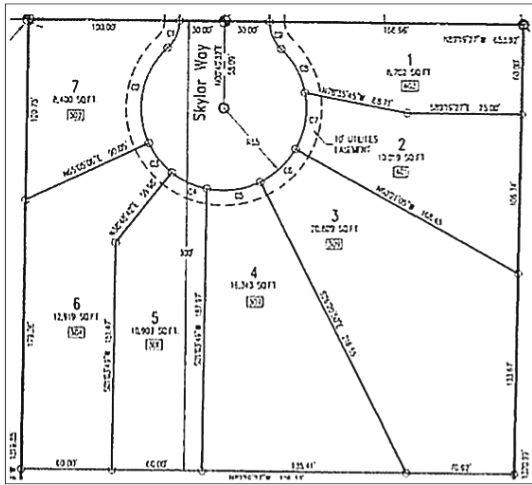

TOP OF THE WORLD VIEWS!

6 LOTS AVAILABLE

4XX Skylar Way, Eatonville

MLS 27126671	Lot 2 Sunrise Meadow Estates	10,019 SF	.230 Acres	\$ 95,000
MLS 27126723	Lot 3 Sunrise Meadow Estates	20,809 SF	.478 Acres	\$115,000
MLS 27126770	Lot 4 Sunrise Meadow Estates	16,343 SF	.375 Acres	\$120,000
MLS 27126792	Lot 5 Sunrise Meadow Estates	10,903 SF	.250 Acres	\$105,000
MLS 27126845	Lot 6 Sunrise Meadow Estates	12,919 SF	.297 Acres	\$105,000
MLS 27126856	Lot 7 Sunrise Meadow Estates	8,400 SF	.193 Acres	\$ 90,000

- § Great Building Lots
- § Top of World Views
- § Cul-de-Sac Location
- § Permit Ready
- § Mostly Flat Lots
- § All Utilities in Street

Carl Shaw
253-686-1707
carls@johnlscott.com

John L. Scott
REAL ESTATE