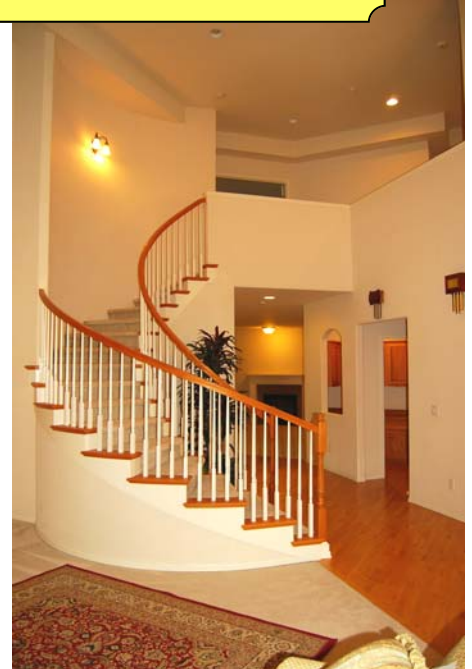

Campus Green on the Golf Course

Now priced \$109,900 below assessed value!

REDUCED TO \$450,000
4024 Campus Green Drive NE; Lacey, WA 98516

- Located on the golf course (.25 acres)
- Spacious 3,649 square feet
- Main floor bedroom with private bath
- 5 bdrms / 3.5 bths / computer room / loft
- Formal dining room
- Extensive hardwood flooring
- Granite counters
- Stainless Steel Appliances
- 3 car garage
- Security System
- Former model home ~ upgrades throughout
- Large master bedroom w/coffered ceiling, private bath, & 2 closets
- Wired for generator & home theatre
- Manicured front & back yards with sprinkler system