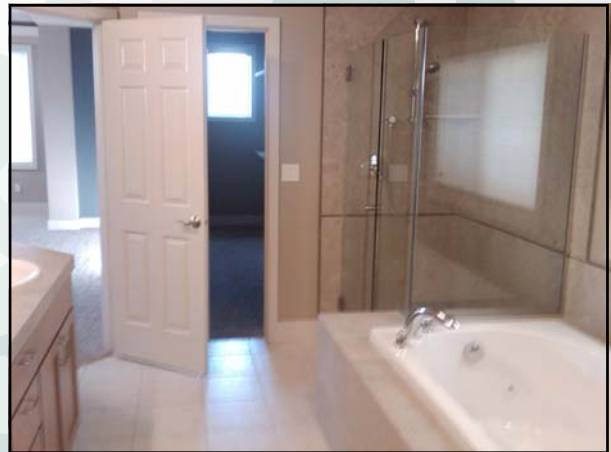

For more information, please contact:
Doug Walker 253.370.1690

John L. Scott
REAL ESTATE