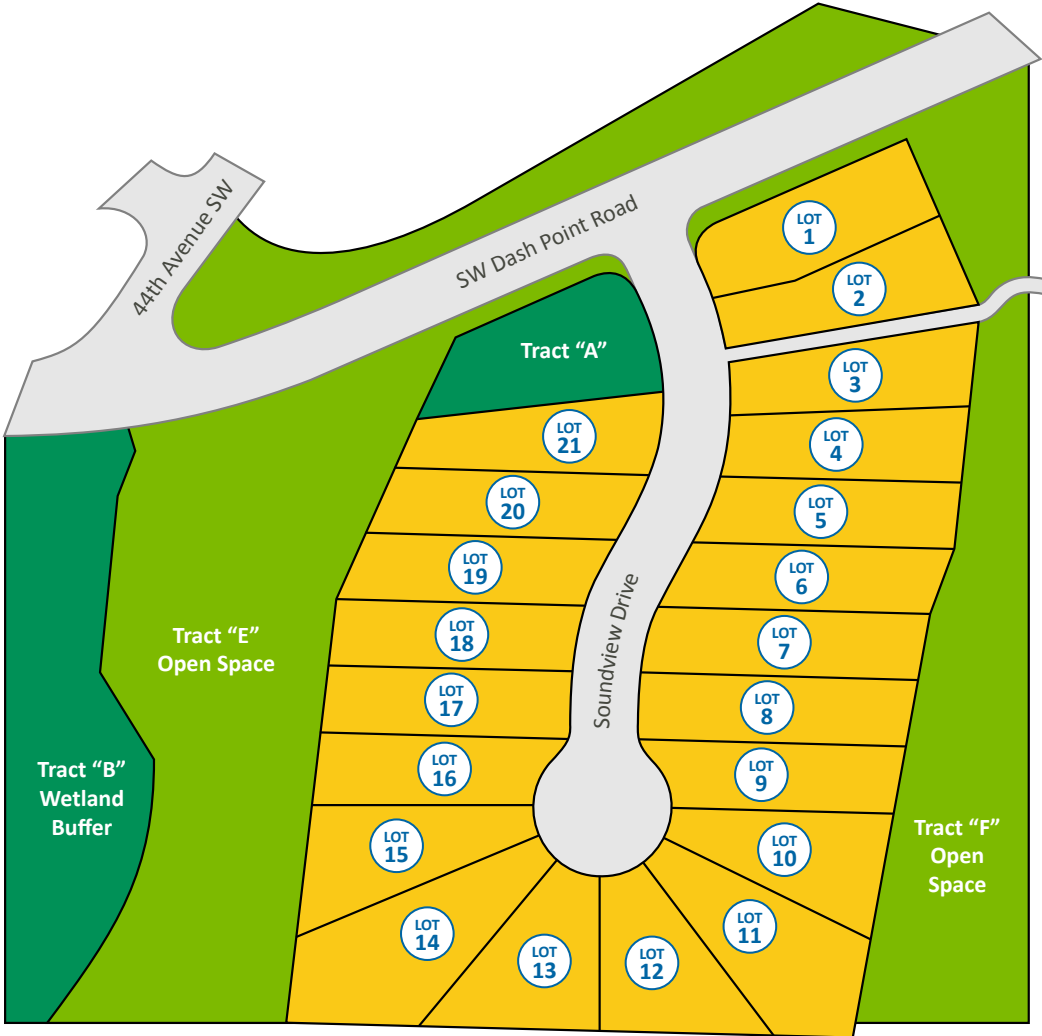

Community Map

Soundview Manor . Federal Way, Washington

Driving Directions: From I-5, take the 320th St exit, go West on 320th St, Right on 47th Ave SW, Right on SW Dash Point Rd, Right on Soundview Drive into the community.

Last Updated: September 9, 2015

HCH1INC.COM

Note: Continuing a policy for constant improvement, builder reserves the right to change features, brand names, dimensions, architectural details and designs. This brochure is for illustrative purposes and drawings are not to scale. This is not part of a legal contract. Prices are subject to change without notice.