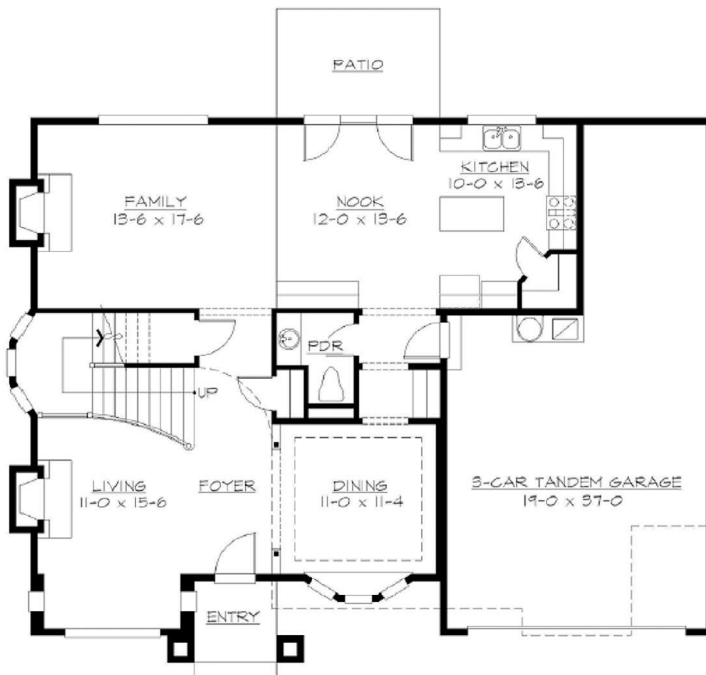

### Home Plan Details

Total Living Size: 2,645 sf.

Style: 2 Story

Beds / Baths: 4 / 2.5

Garage: 3 Car Tandem

Features: Intimate Dining Room, 4 Bedrooms  
Upstairs, Duel Master Walk-In Closets

NewHomesforyou.com