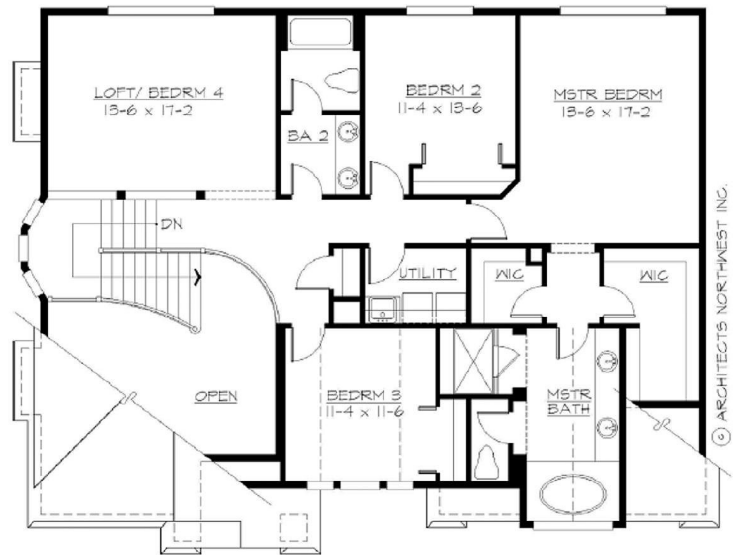

### Home Plan Details

Total Living Size: 2,645 sf.

Style: 2 Story

Beds / Baths: 4 / 2.5

Garage: 3 Car Tandem

Features: Intimate Dining Room, 4 Bedrooms  
Upstairs, Duel Master Walk-In Closets

NewHomesforyou.com