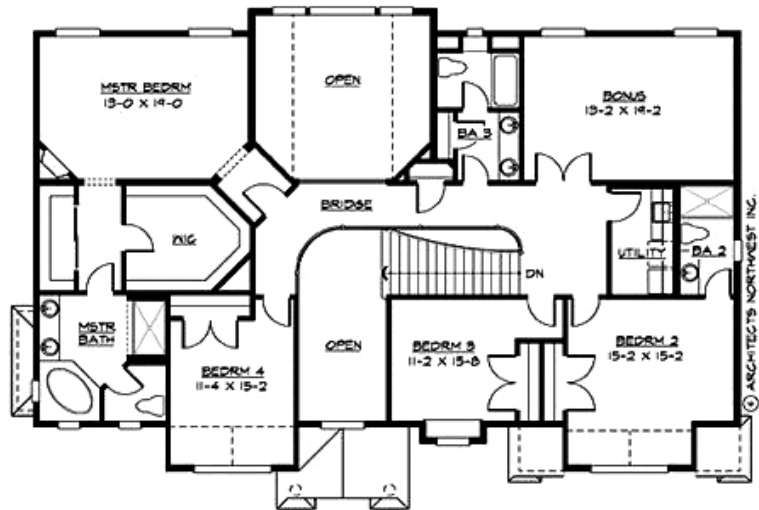

NOTHING but the **BEST**

The Bellingham

Home Plan Details

Total Living Size: 3,785 sf.

Style: 2 Story

Beds / Baths: 4 / 3

Garage: 3 Car Tandem

Features: Main Level Den, Intimate Living/
Dining, 4 Bedrooms Up with Bonus Room