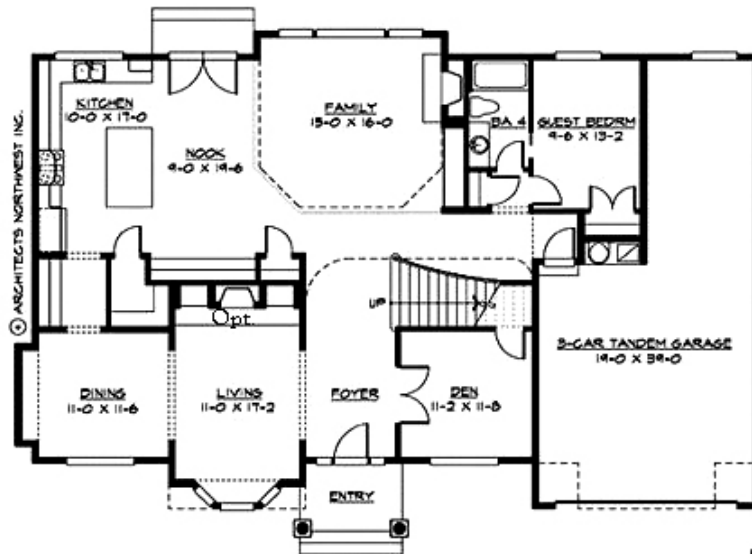

NOTHING but the **BEST**

The Bellingham

Home Plan Details

Total Living Size: 3,785 sf.

Style: 2 Story

Beds / Baths: 4 / 3

Garage: 3 Car Tandem

Features: Main Level Den, Intimate Living/
Dining, 4 Bedrooms Up with Bonus Room