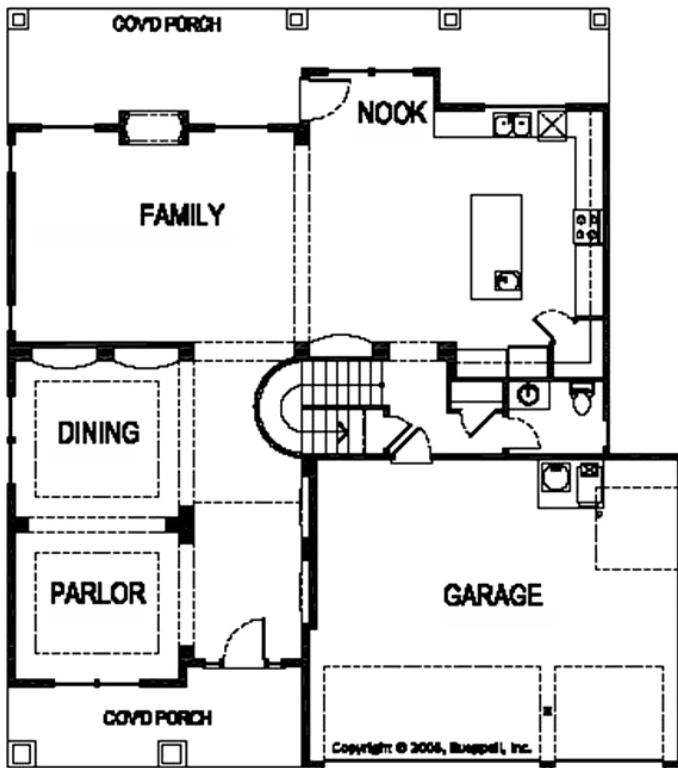

The Somerset (C)

Elevation C

NewHomesforyou.com

John L. Scott
REAL ESTATE

For more information, please contact:
Doug Walker (253) 370-1690

All prices, plans and specifications are subject to change without notice.