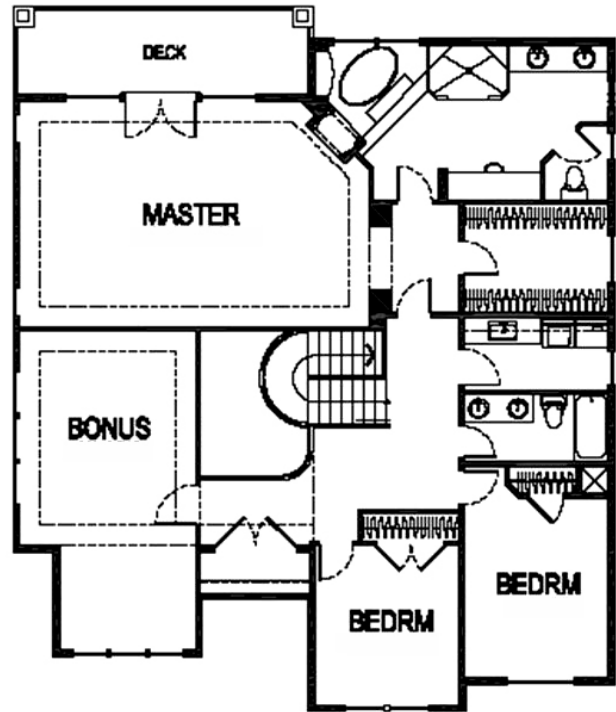

The Somerset (C)

Elevation C

NewHomesforyou.com

John L. Scott
REAL ESTATE

For more information, please contact:
Doug Walker (253) 370-1690

All prices, plans and specifications are subject to change without notice.

The Somerset (F)

Elevation F

NewHomesforyou.com

John L. Scott
REAL ESTATE

For more information, please contact:
Doug Walker (253) 370-1690

All prices, plans and specifications are subject to change without notice.