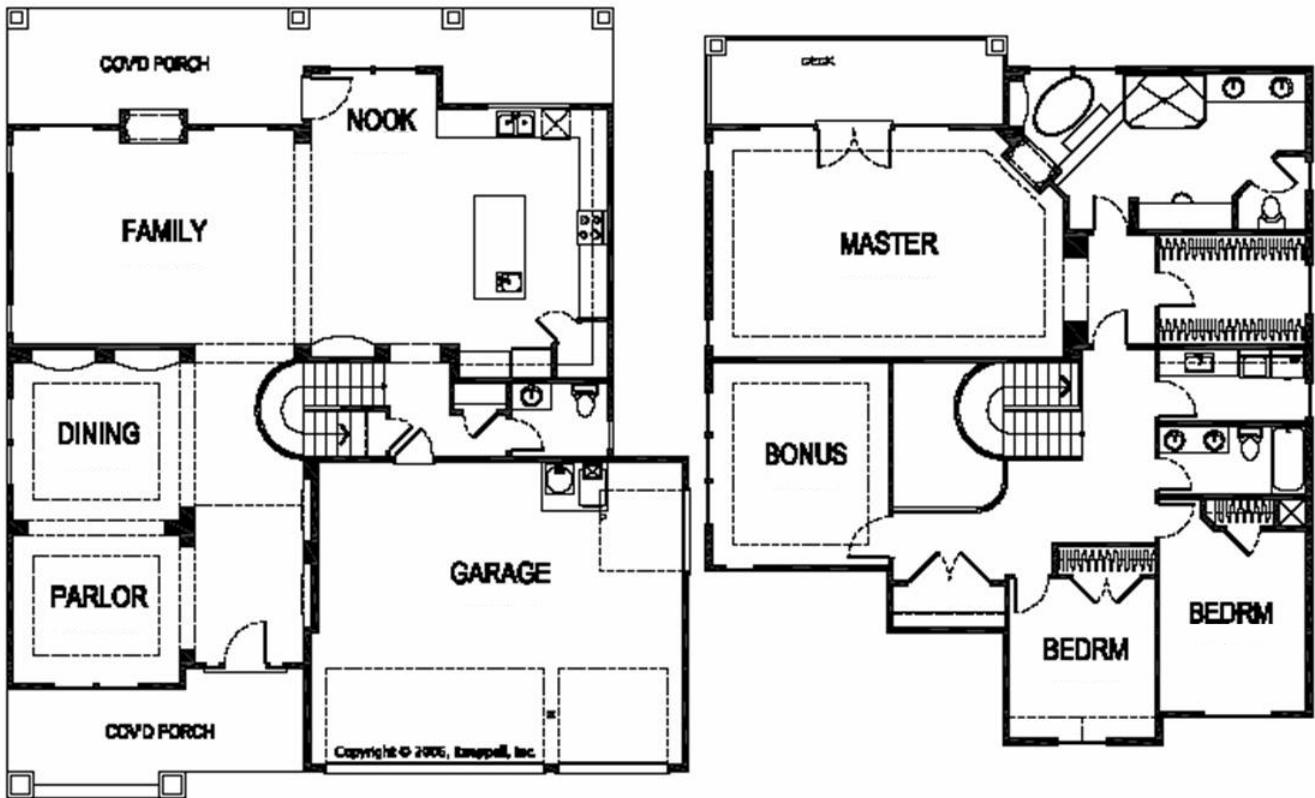

The Somerset (C)

Elevation C

NewHomesforyou.com

John L. Scott
REAL ESTATE

For more information, please contact:
Doug Walker (253) 370-1690

All prices, plans and specifications are subject to change without notice.

The Somerset (F)

Elevation F

NewHomesforyou.com

John L. Scott
REAL ESTATE

For more information, please contact:
Doug Walker (253) 370-1690

All prices, plans and specifications are subject to change without notice.