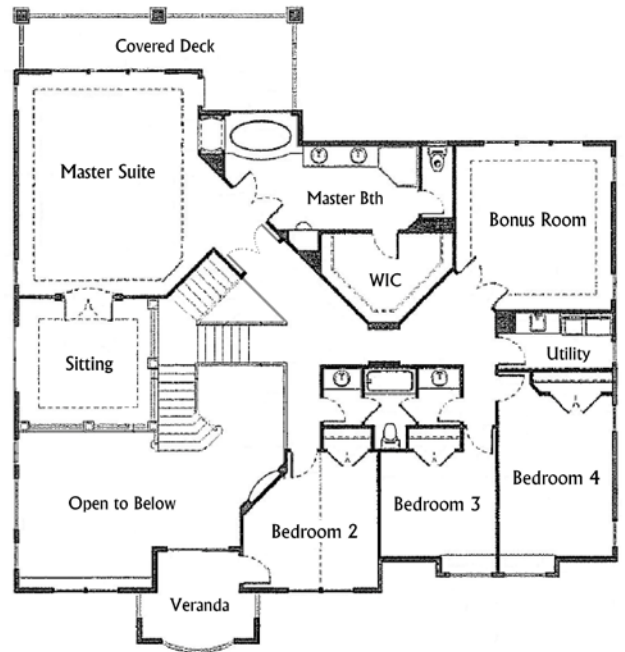

The Riviera

Elevation A

NewHomesforyou.com

John L. Scott
REAL ESTATE

For more information, please contact:
Doug Walker (253) 370-1690

All prices, plans and specifications are subject to change without notice.