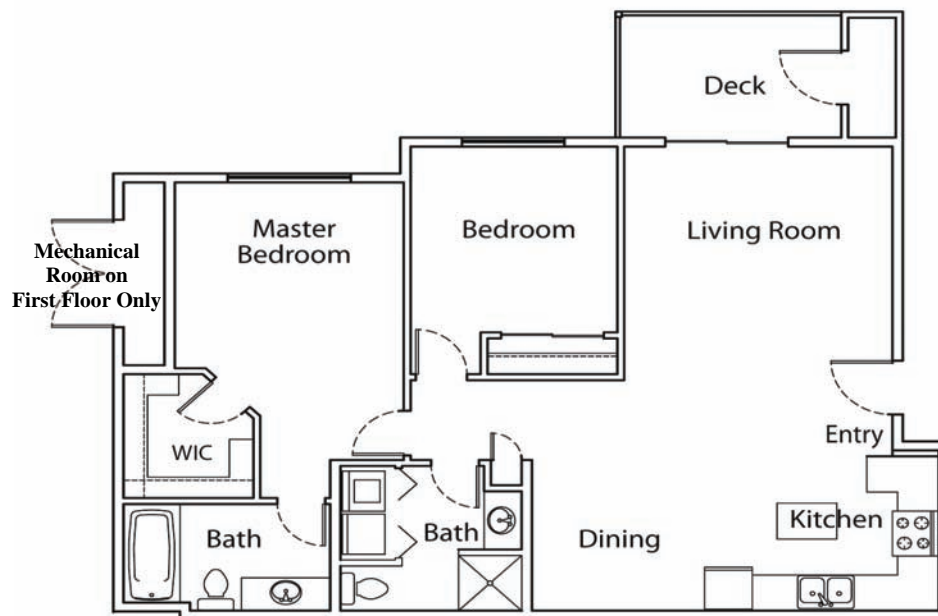

One Bedroom + Den Two Bath

Approx. 1020 Square Feet

For additional information, please contact:

Buyer's Agent: Josh Arndt 253-255-8297

Listing Agents: Doug Walker 360-556-8166 & Carl Shaw 253-686-1707

Visit us online at www.newhomesforyou.com

Prices, plans, & specifications are subject to change without notice 3/21/07.

Two Bedroom Two Bath

Approx. 1020 Square Feet

For additional information, please contact:

Buyer's Agent: Josh Arndt 253-255-8297