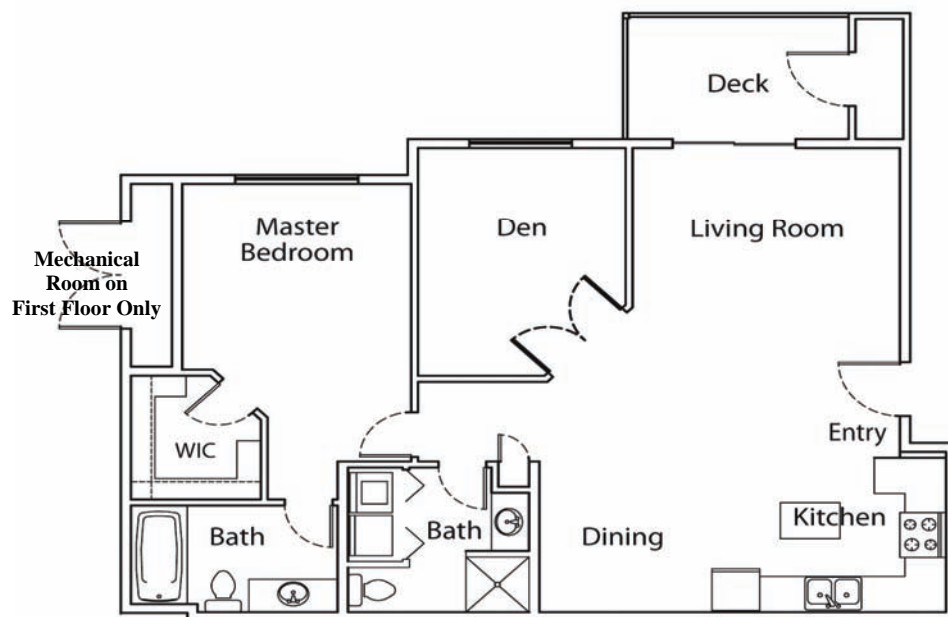

One Bedroom + Den Two Bath

Approx. 1020 Square Feet

For additional information, please contact:

Buyer's Agent: Josh Arndt 253-255-8297

Listing Agents: Doug Walker 360-556-8166 & Carl Shaw 253-686-1707

Visit us online at www.newhomesforyou.com

Prices, plans, & specifications are subject to change without notice 3/21/07.

Two Bedroom Two Bath

Approx. 1020 Square Feet

For additional information, please contact:

Buyer's Agent: Josh Arndt 253-255-8297