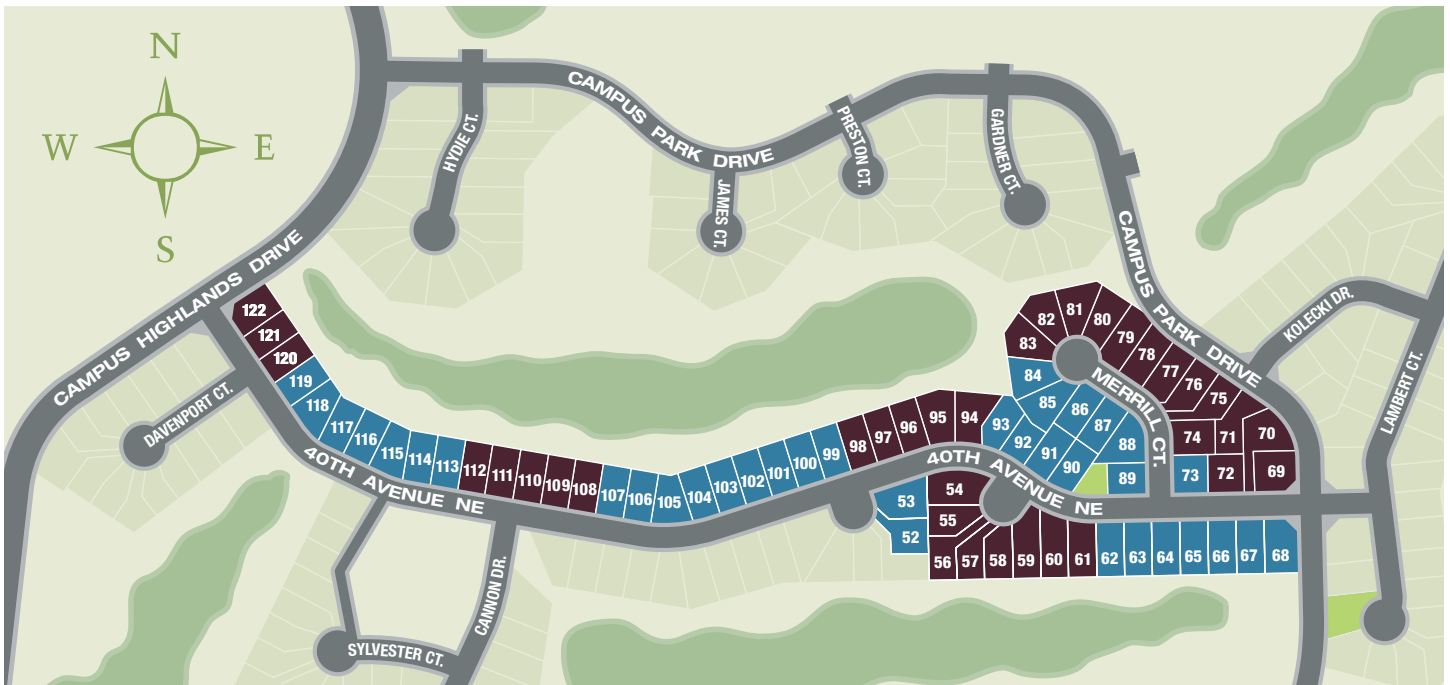

# Community Plat Map | Campus Highlands

-  Sterling Master Homes
-  Kerzie Homes

NewHomesforyou.com

John L. Scott  
REAL ESTATE

For more information, please contact:  
**Doug Walker (253) 370-1690**