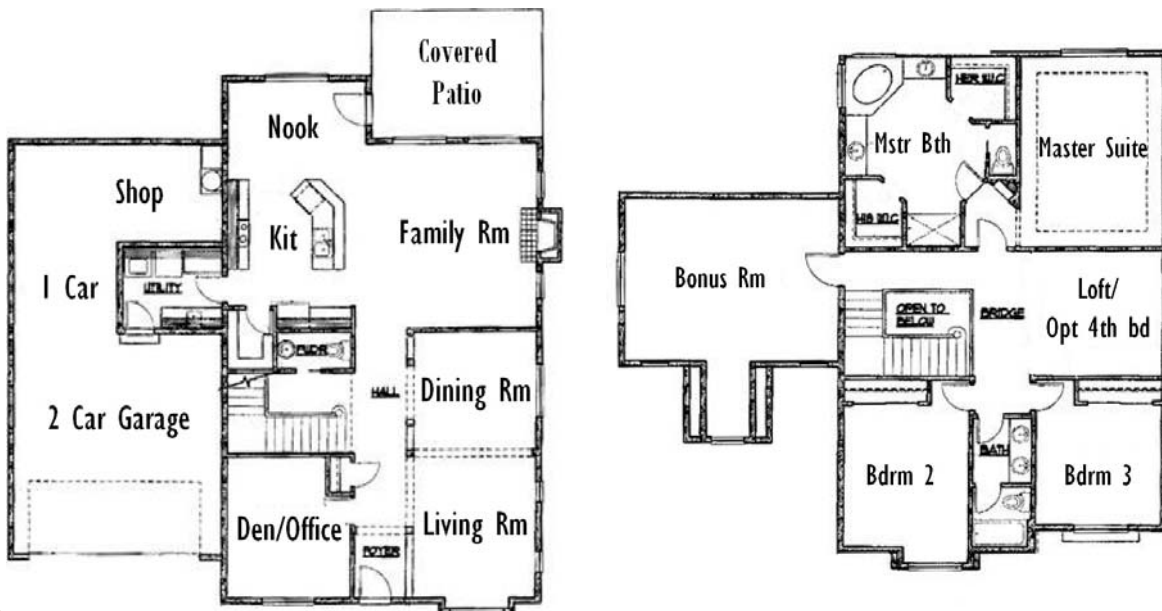

CAMPUS
HIGHLANDS

The Sonoma A
3137 square feet

Offered at \$399,950

Home site #56
On the golf course!

MLS# 104346
(see reverse for included features)

J.KERZIE
HOMES, LLC

NewHomesforyou.com

John L. Scott
REAL ESTATE